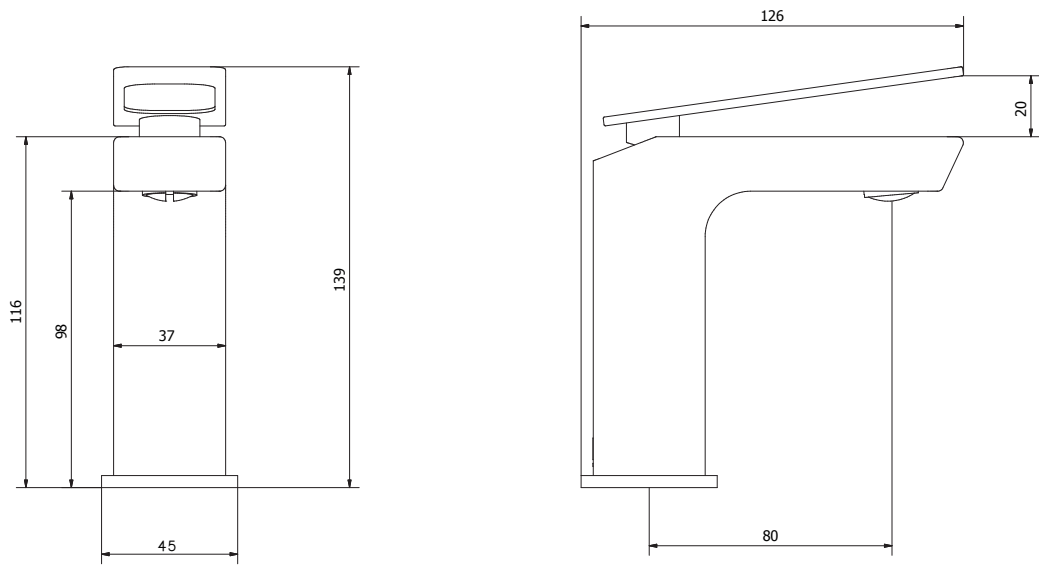

measurements in millimetres (mm)
information updated January 2015

tel | 01322 422767
web | www.crosswater.co.uk
email | technical@crosswater-holdings.co.uk

KELLY HOPPEN

Basin Mini Monobloc With No Pop-up Waste

Deck Mounted

KH03_114DNC

Available in Chrome (C)