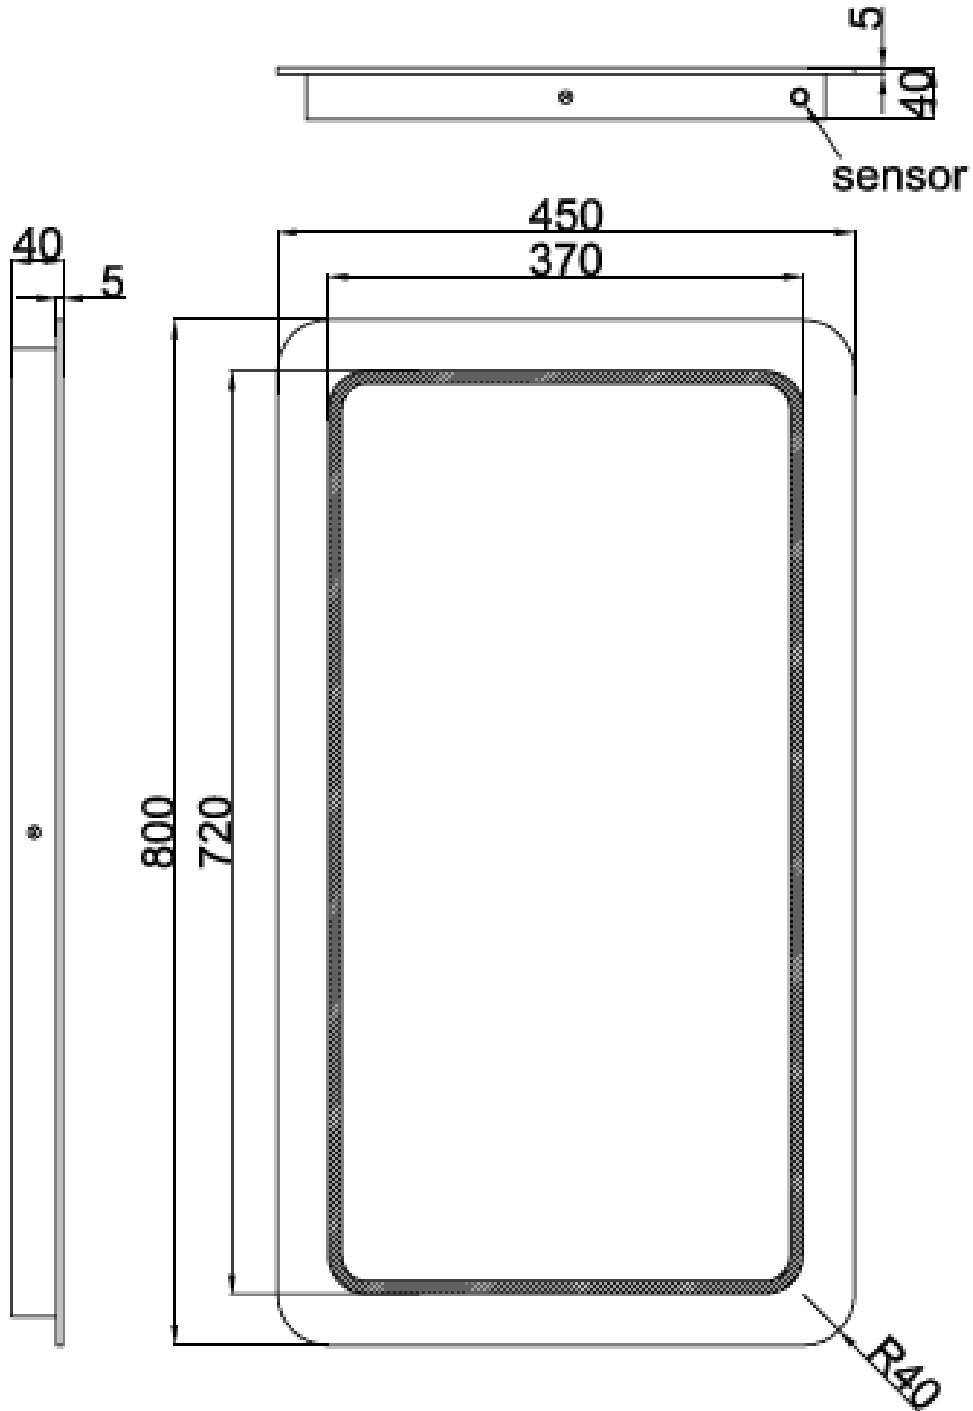

Measurements in millimetres mm

Information updated April 2016

Tel 0345 873 8840

crosswater<sup>™</sup>

TECHNICAL

bauhaus<sup>™</sup>

CELESTE LED BACK LIT MIRROR

Wall Hung—Landscape or Portrait