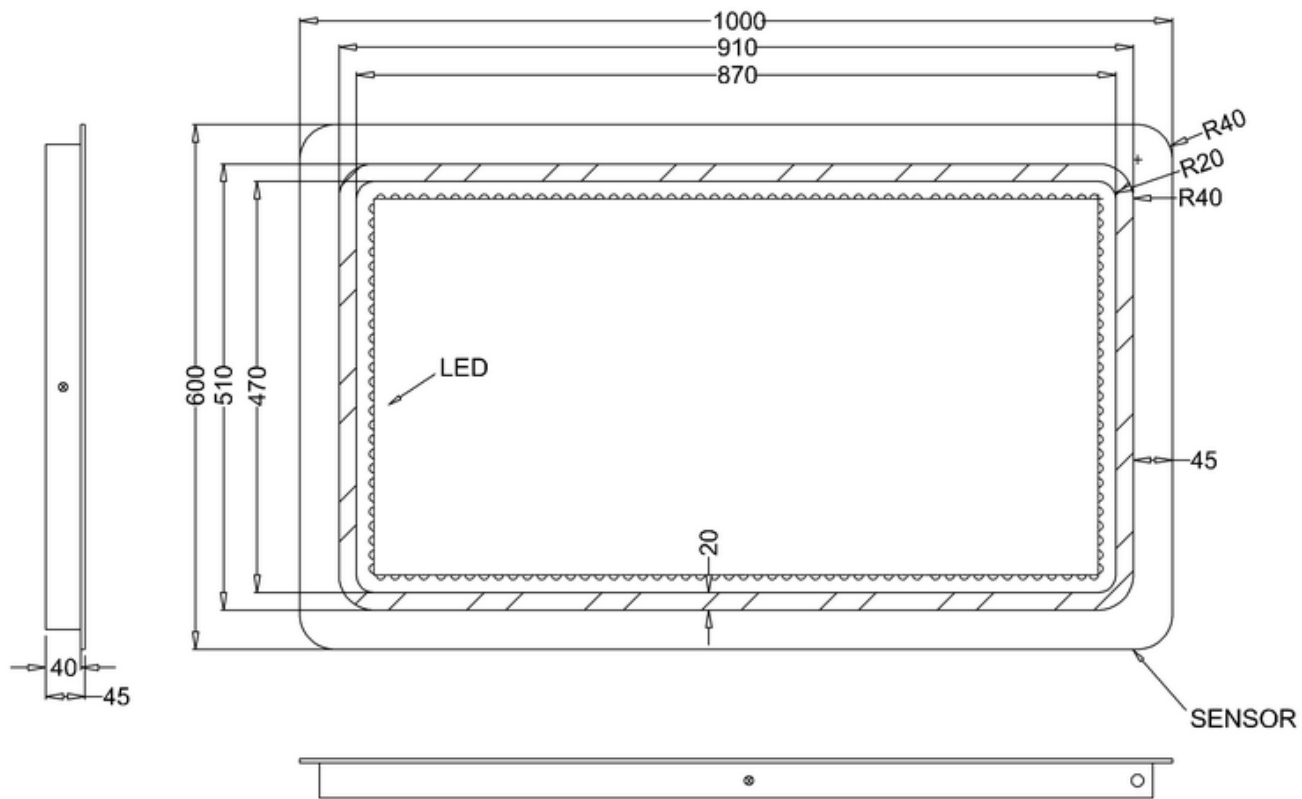

### MF10060B+ - Celeste LED lit mirror 1000\*600

Note:  
Whole dimension tolerance is  $\pm 5$ .