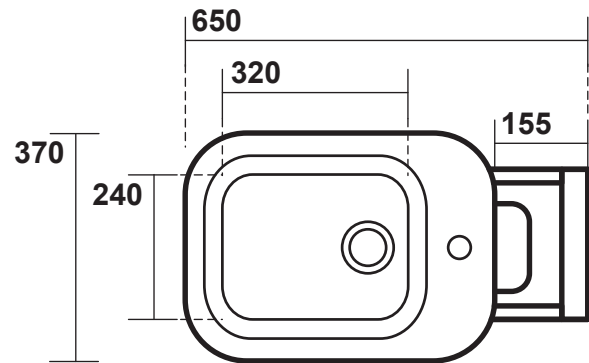

measurements in millimetres (mm)
information updated July 2015

tel | 01322 422767
web | www.crosswater.co.uk
email | technical@crosswater-holdings.co.uk

Waldorf
Bathroom Collection

Waldorf Back to Wall Extended Bidet

Floor Mounted, with overflow, Single Tap Hole.

WF8008CW