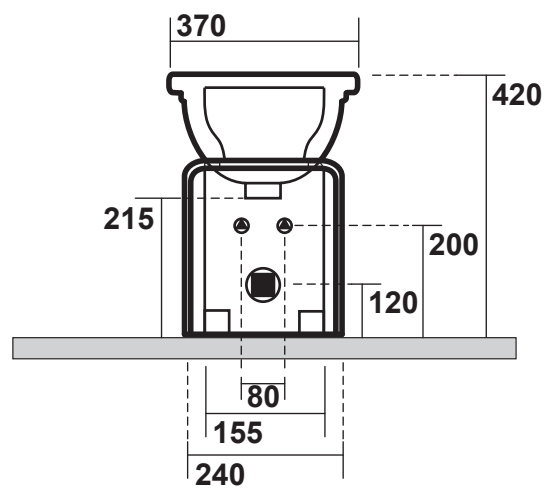

measurements in millimetres (mm)
information updated July 2015

tel | 01322 422767
web | www.crosswater.co.uk
email | technical@crosswater-holdings.co.uk

Waldorf
Bathroom Collection

Waldorf Back to Wall Extended Bidet

Floor Mounted, with overflow, Single Tap Hole.

WF8008CW