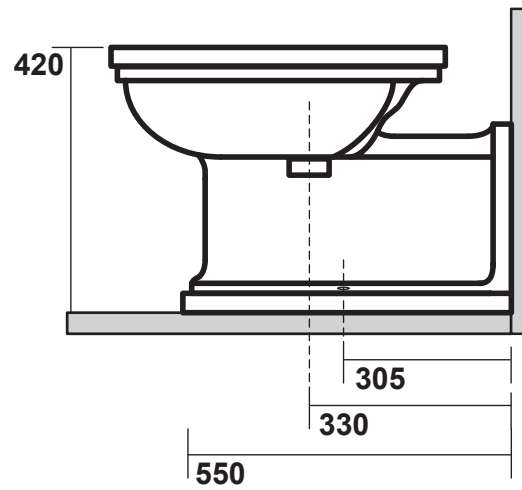

measurements in millimetres (mm)
information updated July 2015

tel | 01322 422767
web | www.crosswater.co.uk
email | technical@crosswater-holdings.co.uk

Waldorf
Bathroom Collection

Waldorf Back to Wall Extended Bidet

Floor Mounted, with overflow, Single Tap Hole.

WF8008CW