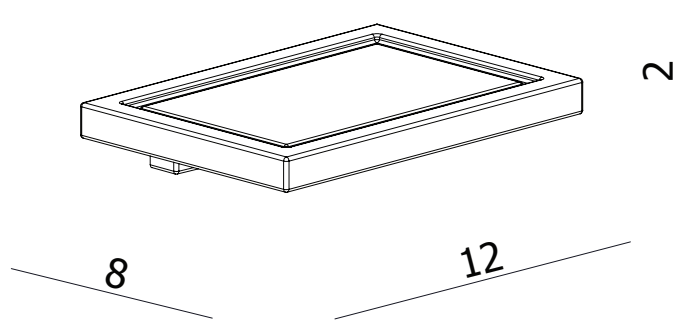

measurements in centimetres (cm)  
information updated August 2014

tel | 01322 422767  
web | www.crosswater.co.uk  
email | technical@crosswater-holdings.co.uk

---

Soap Holder

---

Wall Mounted

---

ZT005C