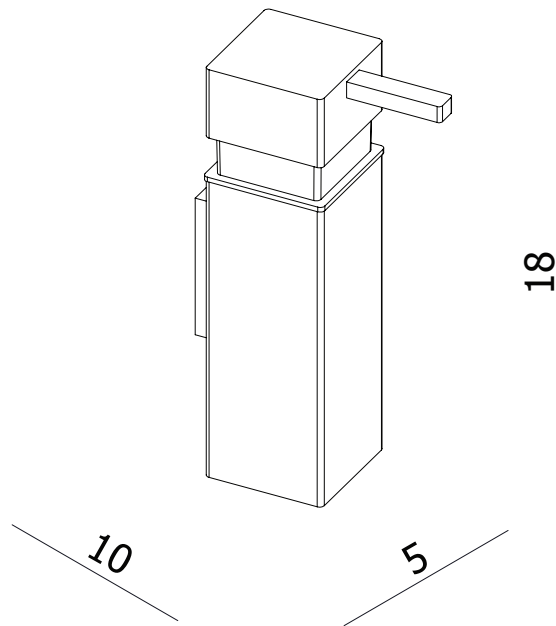

measurements in centimetres (cm)
information updated August 2014

tel | 01322 422767
web | www.crosswater.co.uk
email | technical@crosswater-holdings.co.uk

Soap Dispenser

Wall Mounted

ZT011C

Available in Chrome (C)