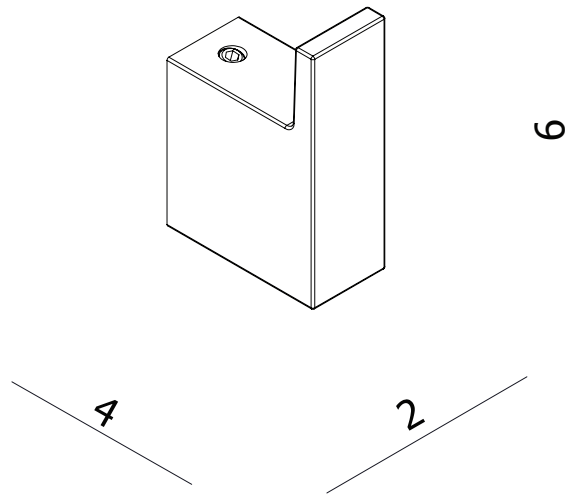

measurements in centimetres (cm)  
information updated August 2014

tel | 01322 422767  
web | www.crosswater.co.uk  
email | technical@crosswater-holdings.co.uk

---

Single Robe Hook

---

Wall Mounted

---

ZT021C